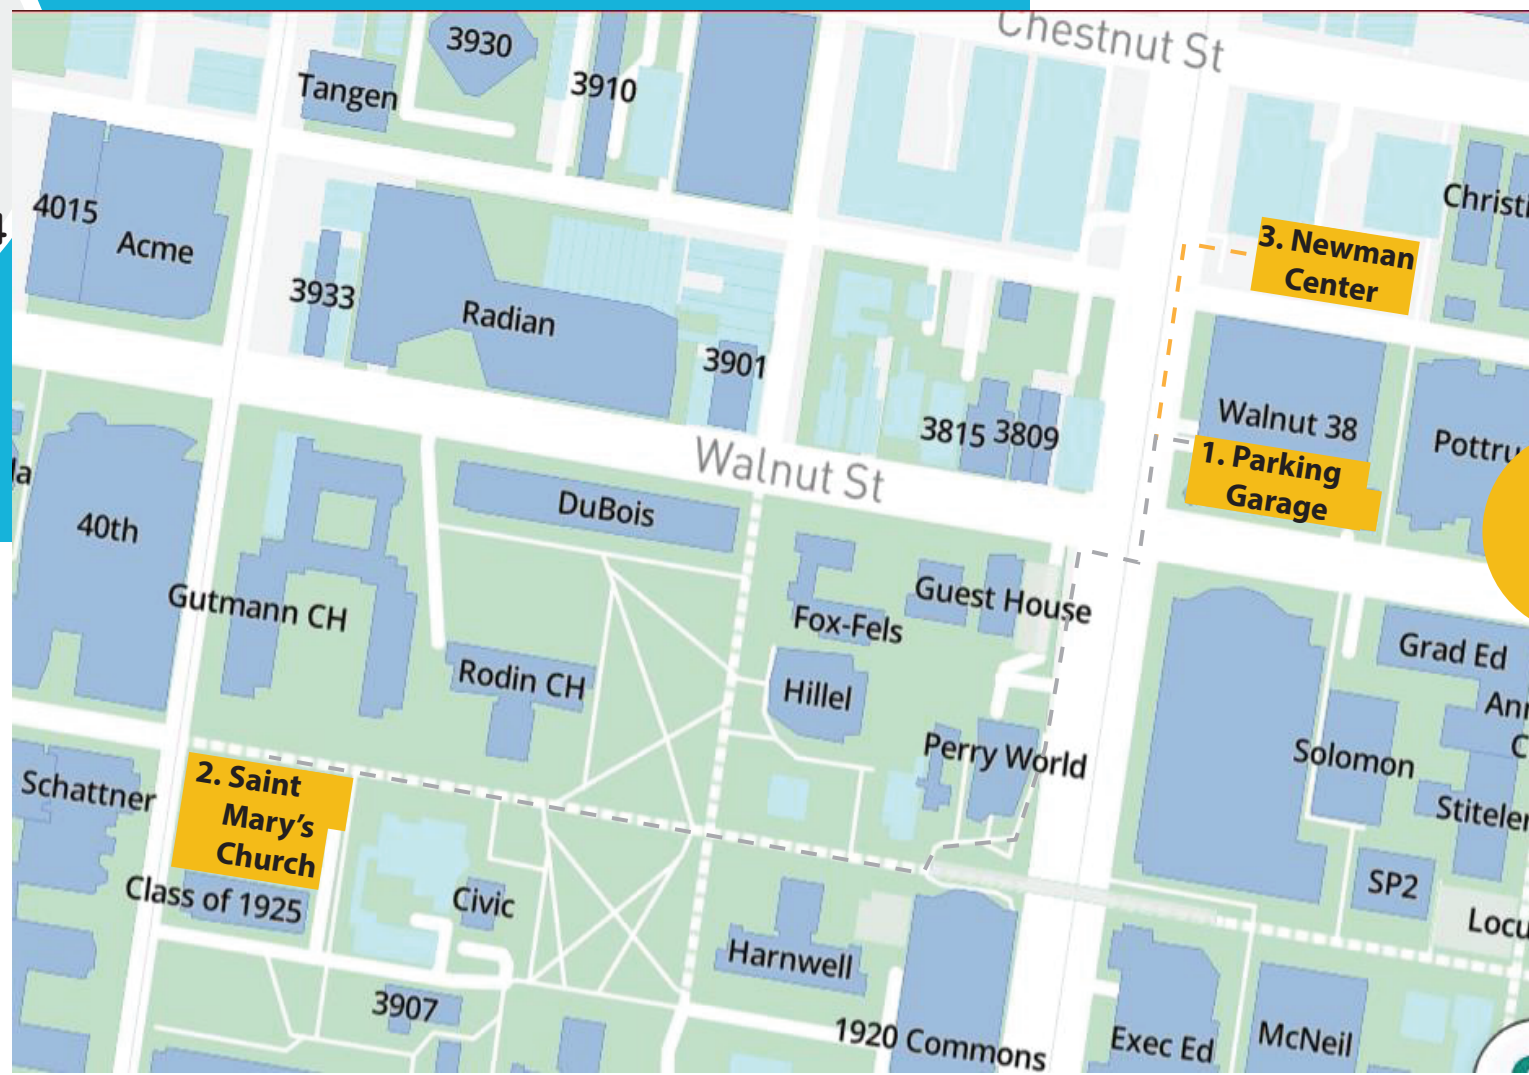

**Lee Stetson  
Memorial  
Service &  
Reception**  
October 2, 2024

**3.  
The  
Newman  
Catholic Center**

**Memorial Reception – 2:00PM**

The Newman Catholic Center  
111 S. 38th Street  
Philadelphia, PA

**1.  
Parking Garage**

Walnut 38 Parking Garage  
38th & Walnut Streets  
Philadelphia, PA

**2.  
Saint  
Mary's Church,  
Hamilton Village**

**Memorial Service - 1:00PM**

St. Mary's Church,  
Hamilton Village  
University of Pennsylvania  
3901 Locust Walk  
Philadelphia, PA

**From: St. Mary's Church, Hamilton Village**  
**To: The Newman Catholic Center**

Proceed East on Locust Walk, crossing under the large red Alexander Liberman sculpture *Covenant*  
Continue to the Perry World House  
Follow the path down to 38th Street  
Continue North on 38th Street to Walnut Street  
Cross the intersection to the East side of 38th Street  
Continue North on 38th Street  
The Newman Catholic Center will be on your right

**From: Parking Garage**  
**To: St. Mary's Church, Hamilton Village**

Proceed to the Southeast corner of 38th & Walnut Streets  
Cross the intersection and proceed to the West side of 38th Street  
Continue South on 38th Street to the Perry World House path  
Continue up the path to Locust Walk  
Continue West on Locust Walk, crossing under the large red Alexander Liberman sculpture *Covenant*  
St. Mary's Church, Hamilton Village, will be on your left